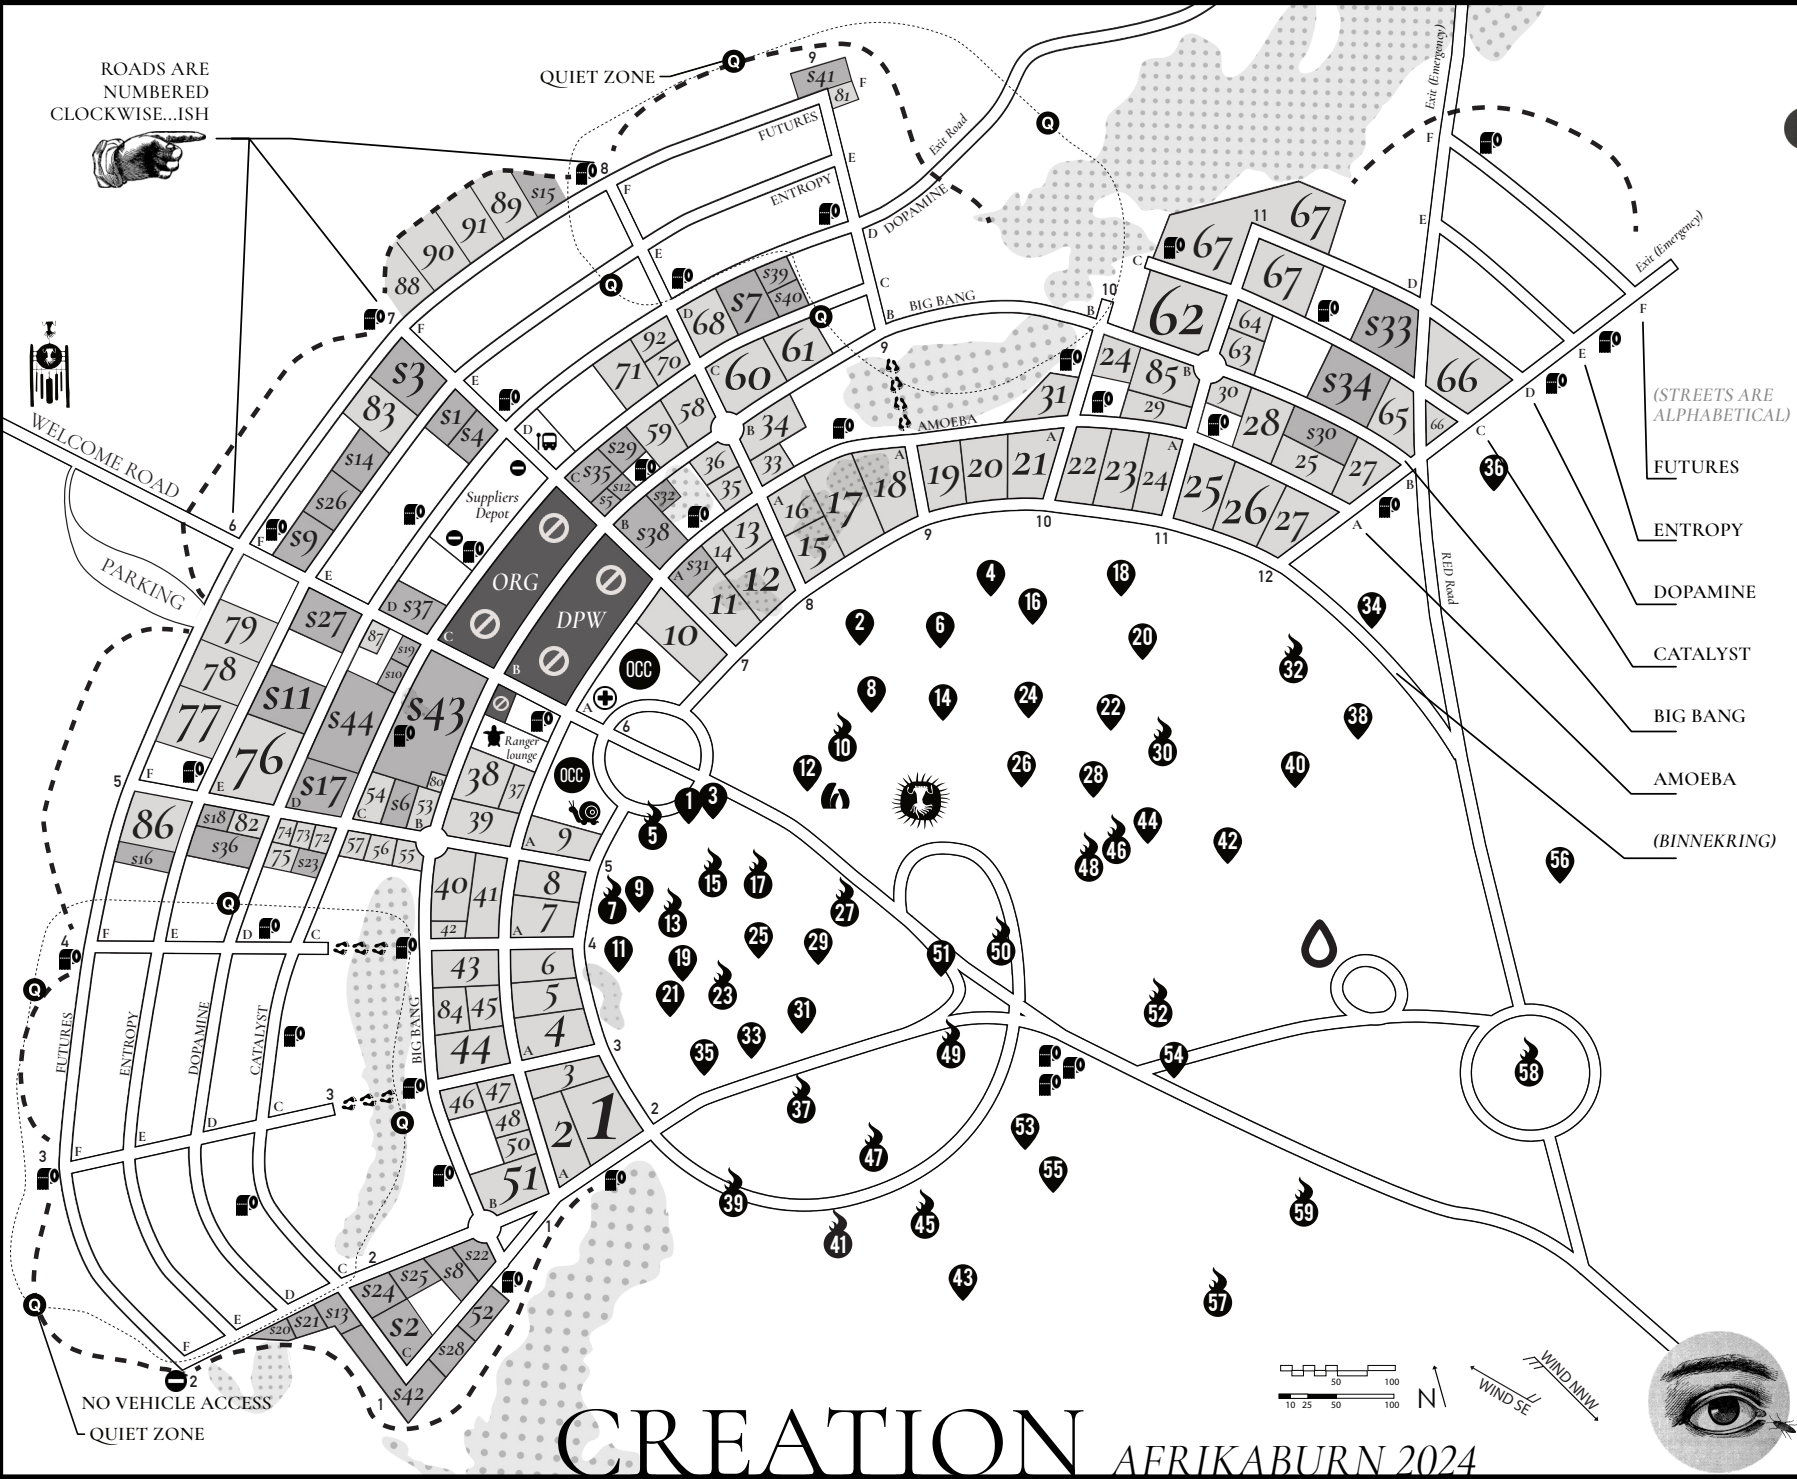

ROADS ARE
NUMBERED
CLOCKWISE...ISH

QUIET ZONE

MAP KEY

- Open camping
- Theme camps
- Support camps
- Event perimeter
- Org camps
- Off-Centre Camp
- Clan
- Temple
- Triple Bypass
- Toilets
- Artwork
- Burn
- No entry
- Dunes, no camping
- Mutant Vehicles
- Quiet zone (Sshhhhh!)
- Walkway
- Shuttle stop

(STREETS ARE ALPHABETICAL)

FUTURES
ENTROPY
DOPAMINE
CATALYST
BIG BANG
AMOEBIA
(BINNEKRING)

CREATION AFRIKABURN 2024

- 1 Garden of Weeden
- 2 Garden of Play
- 3 Purple Spanking Booth
- 4 Ain't Misbehavin'
- 5 Dust Devil Saloon Bar
- 6 The Steampunk Saloon
- 7 The Pancake People
- 8 Wabi Sabi
- 9 le Petit Paris
- 10 Mucho Gusto
- 11 Krème
- 12 Smokescreen
- 13 Sizzle & Synth
- 14 Morning Mimosas
- 15 Camp DelicioZA
- 16 Naked Garden
- 17 ABnB
- 18 HeartSpace
- 19 Vagabonds
- 20 The Motherfucking Queens
- 21 disko dolce
- 22 The Lion's Den
- 23 Luminosity Lounge
- 24 SPACE COWBOYS

- 51 Fractal Chill
- 52 Elemental Anarchy
- 53 Buttery Beasts
- 54 GreaseMonkeys
- 55 Milliways
- 56 Mars Monkeys
- 57 oriGIN
- 58 Metastofasis and Luna
- 59 Pandora's Fox
- 60 Nowhere's End
- 61 Moon Village
- 62 Hubble Bubble
- 63 Fusion Fiesta
- 64 Stoep Stories
- 65 FF Snooze Kings
- 66 Enos Nookie
- 67 CYMATICA (MHV)
- 67 Daydream (MHV)
- 67 MAD HATTERS VILLAGE (MHV)
- 67 Mashed Camp (MHV)
- 67 Nonsense Nation (MHV)
- 67 Sexico City (MHV)
- 67 Jan Tuna Mayo (MHV)
- 68 Six Degrees

- 46 Burn Watching Hide
- 47 Lizzard Love Labyrinth
- 48 Hoot Hollow
- 49 TreeOfStories
- 50 Bunny Love Puddle
- 51 TipTopBusStop
- 52 KARMA . is a bitch .
- 53 Garden of Chill
- 54 The Eye
- 55 Audumbla
- 56 Windcatcher
- 57 The Throne
- 58 Red
- 59 Scratch